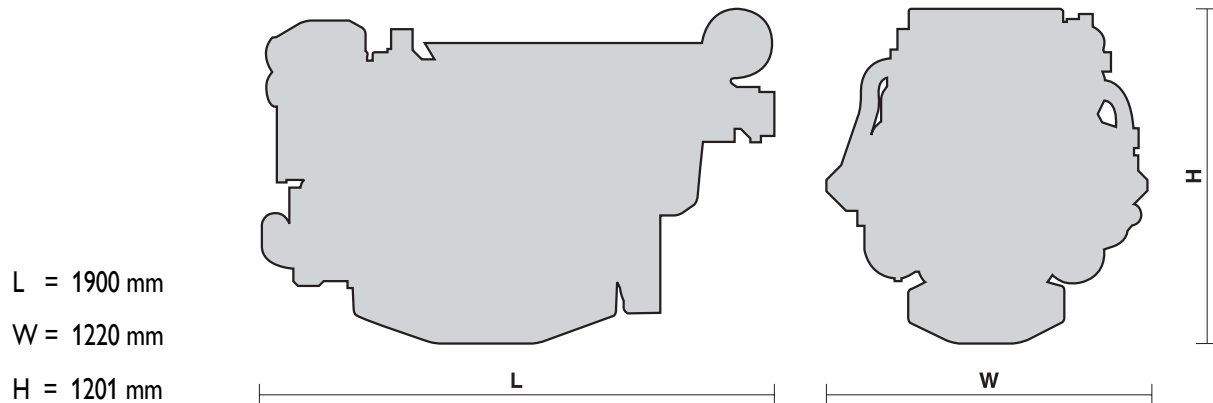

V08 ENT M68 FOR MARINE APPLICATIONS

Thermodynamic cycle		Diesel 4 stroke - C.R.
Air intake		TAA
Arrangement		V8
Bore x Stroke	mm	145 X 152
Total displacement	l	20.08
Valves per cylinder		4
Cooling		liquid
Direction of rotation (viewed facing flywheel)		CCW

C = Medium duty.
Full throttle operation < 25% of use period.
Cruising speed at engine rpm < 90% of rated speed setting - Maximum useage 3000 hours per year.

D = Heavy duty.
Maximum rating utilisation up to 100% of use period for unlimited hours per year.

HEAD OFFICE AND BRANCHES

IVECO S.p.A.

Iveco Motors
Lungo Stura Lazio, 49 - 10156 Torino
Tel. +39 (011) 0076245 - Fax +39 (011) 0076275
www.ivecomotors.com

Italy IVECO S.p.A.

Iveco Motors
Viale dell'Industria, 15/17 - 20010 Pregnana Milanese - Milano
Tel. +39 (02) 935101 - Fax +39 (02) 93590029

Italy

IVECO FRANCE S.A.

Iveco Motors
50 Rue Ampère - B.P. 103 - 69685 Chassieu Cedex
Tel. +33 (04) 72472222 - Fax +33 (04) 78905990

France

IVECO N.V.

Iveco Motors - Liaison office-India
Second Floor - 50, Okhla Industrial Estate - Phase III
110020 New Delhi
Tel. +91 11 51613573 - Fax +91 11 26931271

India

IVECO MAGIRUS A.G.

Iveco Motors
Heiner Fleischmann-Strasse, 9 - 74172 Neckarsulm
Tel. +49 (07132) 97690 - Fax +49 (07132) 976935

Germany

IVECO FIAT Representative Office in P.R. China

10/F Jinling Hotel
World Trade Center 2 Hanzhong Road - 210005 Nanjing,
Tel. +86 25 4710981 - Fax +86 25 4701105

China

IVECO U.K. Ltd

Iveco Motors
Road One - Industrial Estate CW7 3QP Winsford
Tel. +44 (01606) 541027 - Fax +44 (01606) 541124

Great Britain

IVECO LATIN AMERICA Ltda.

Iveco Motors
Rua Alameda da Serra, 222
Vale do Sereno - 34000 - 000 Nova Lima (MG)
Tel. +55 31 3286 3732/33/34 - Fax +55 31 3286 3735

Brazil

IVECO SWEDEN A.B.

Iveco Motors
Lergöskgatan, 12 - 42150 Västra Frölunda
Tel. +46 (31) 492450 - Fax +46 (31) 492457

Sweden

IVECO Motors of N.A. North America

245 E. North Avenue Carol Stream, IL 60188 - 2021 USA
Tel. +1 630 260 4226 - Fax +1 630 260 4267

Local Distributor